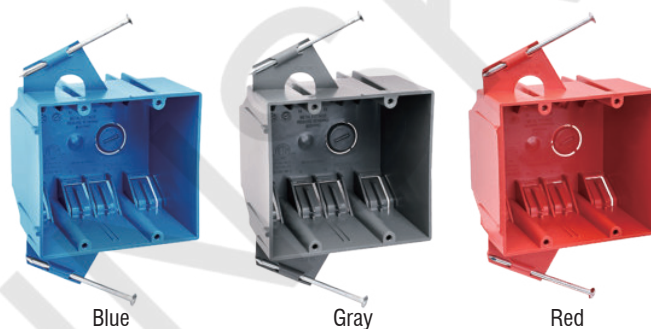

AMERICAN PLASTIC BOX

MODEL NUMBER	APB02N (CPB232)
CUBIC CAPACITY	32 Cubic Inches
DESCRIPTION	New Work; 2-Gang; Captive Nail Mounting; For Use With Non-Metallic Sheathed Cable. With Eight Integral Clamps
MATERIAL	PPO
MOUNTING MEANS	Captive Nails
PRODUCTS SIZE L×W×D	4"×3-3/4"×3"
OUTER BOX SIZE L×W×D(CM)	52.5×32.5×39.5
STD. CTN. QTY.	50 Pcs
CERTIFICATIONS	ISO9001, ISO14001, ETL5010519, 2-hour fire rating
COLOR	Blue, Gray, Red..... Various Colors Can Be Customised

Blue

Gray

Red

Various Colors Can Be Customised

FEATURES & BENEFITS

- Designed and listed for use with non-metallic sheathed cable in accordance with Article 314 of the National Electrical Code®, they make fast work of any residential or light commercial application.
- Non-metallic boxes feature PPO construction for easier installation, greater performance and lower installation cost.
- All PPO boxes are permissible for use with 90° C connectors.
- Wiring System Non-metallic sheathed cable.
- Various Colors Can Be Customised.
- ETL Listed and carries a 2-hour fire rating.